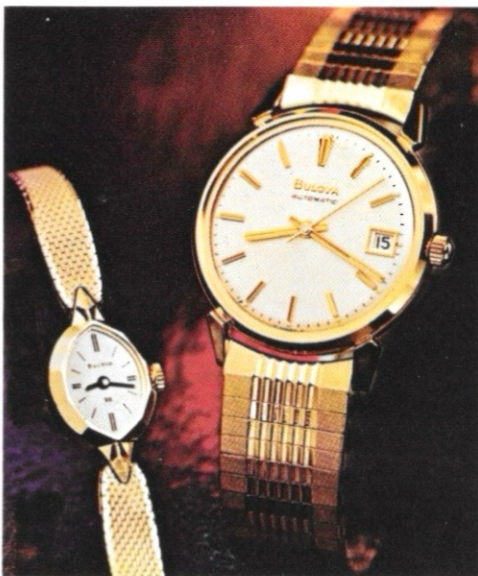

A100 ACCUTRON—Electronic timepiece. Hand applied hour markers. Silver dial. 12 thru 25 **\$99.00** 26 or more **\$91.00**
GOLDEN GIRL—17 jewels. 14K solid gold case with attached 14K gold bracelet. Silver dial. 12 thru 25 **\$103.00** 26 or more **\$95.00**

A200 ACCUTRON CALENDAR— Electronic timepiece. 14K gold filled. Calendar. Silver dial. Luminous. Water resistant. 12 thru 25 **\$111.00** 26 or more **\$102.00**
DIAMOND GODDESS—23 jewels. 14K solid gold. 10 diamonds. Black silk cord. 12 thru 25 **\$108.00** 26 or more **\$99.00**

GOLDEN GODDESS—23 jewels. 14K gold case. Mother-of-pearl dial. Gold-filled mesh bracelet. 12 thru 25 **\$54.00** 26 or more **\$50.00**
CLIPPER—Automatic. Calendar. Silver dial. Water-resistant. Adjustable link band. 12 thru 25 **\$58.00** 26 or more **\$53.00**

FATHOM—Precision jeweled. Silver dial. Water resistant. Adjustable link band. 12 thru 25 **\$13.95** 26 or more **\$12.70**
PRINCESS—Precision jeweled. Full numeral dial. Telescope bracelet. 12 thru 25 **\$13.95** 26 or more **\$12.70**