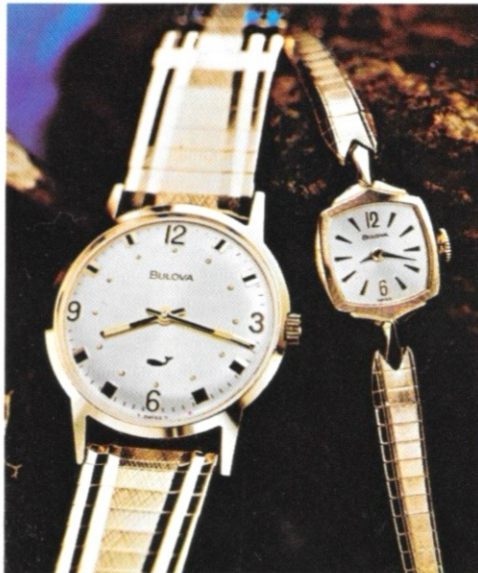

A100 ACCUTRON—Electronic timepiece. Hand applied hour markers. Silver dial. 12 thru 25 **\$99.00** 26 or more **\$91.00**
GOLDEN GIRL—17 jewels. 14K solid gold case with attached 14K gold bracelet. Silver dial. 12 thru 25 **\$103.00** 26 or more **\$95.00**

A200 ACCUTRON CALENDAR— Electronic timepiece. 14K gold filled. Calendar. Silver dial. Luminous. Water resistant. 12 thru 25 **\$111.00** 26 or more **\$102.00**
DIAMOND GODDESS—23 jewels. 14K solid gold. 10 diamonds. Black silk cord. 12 thru 25 **\$108.00** 26 or more **\$99.00**

GOLDEN GODDESS—23 jewels. 14K gold case. Mother-of-pearl dial. Gold-filled mesh bracelet. 12 thru 25 **\$54.00** 26 or more **\$50.00**
CLIPPER—Automatic. Calendar. Silver dial. Water-resistant. Adjustable link band. 12 thru 25 **\$58.00** 26 or more **\$53.00**

FATHOM—Precision jeweled. Silver dial. Water resistant. Adjustable link band. 12 thru 25 **\$13.95** 26 or more **\$12.70**
PRINCESS—Precision jeweled. Full numeral dial. Telescope bracelet. 12 thru 25 **\$13.95** 26 or more **\$12.70**