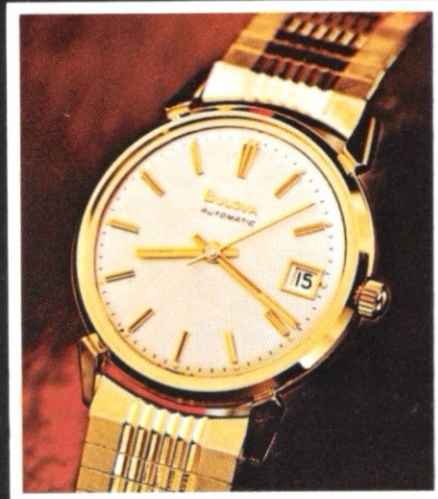

Reward outstanding performance with Bulova

Consistently chosen by over 300 colleges as well as
most major tournaments and bowls