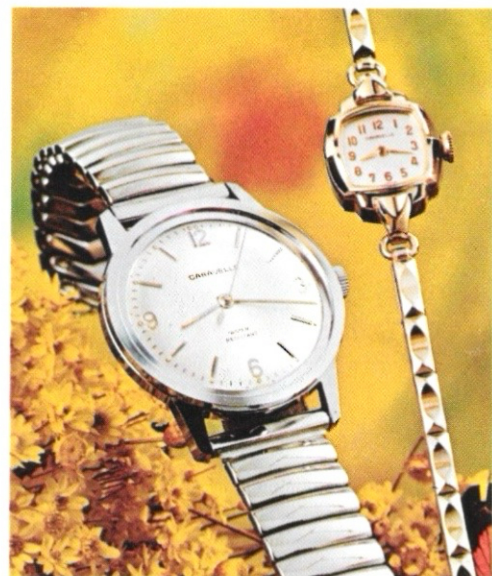

A100 ACCUTRON—Electronic timepiece. Hand applied hour markers. Silver dial. 12 thru 25 **\$99.00** 26 or more **\$91.00**
GOLDEN GIRL—17 jewels. 14K solid gold case with attached 14K gold bracelet. Silver dial. 12 thru 25 **\$103.00** 26 or more **\$95.00**

A200 ACCUTRON CALENDAR— Electronic timepiece. 14K gold filled. Calendar. Silver dial. Luminous. Water resistant. 12 thru 25 **\$111.00** 26 or more **\$102.00**
DIAMOND GODDESS—23 jewels. 14K solid gold. 10 diamonds. Black silk cord. 12 thru 25 **\$108.00** 26 or more **\$99.00**

GOLDEN GODDESS—23 jewels. 14K gold case. Mother-of-pearl dial. Gold-filled mesh bracelet. 12 thru 25 **\$54.00** 26 or more **\$50.00**
CLIPPER—Automatic. Calendar. Silver dial. Water-resistant. Adjustable link band. 12 thru 25 **\$58.00** 26 or more **\$53.00**

FATHOM—Precision jeweled. Silver dial. Water resistant. Adjustable link band. 12 thru 25 **\$13.95** 26 or more **\$12.70**
PRINCESS—Precision jeweled. Full numeral dial. Telescope bracelet. 12 thru 25 **\$13.95** 26 or more **\$12.70**